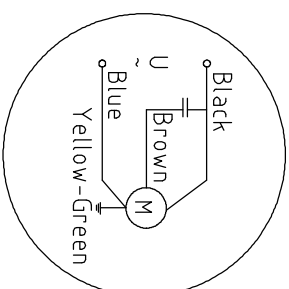

LIONBALL MODEL: YWFF2E133
 230V~50/60HZ 0.35/0.4A 75/90W
 2000r/min 2 μ F/450V CL.F T.P

www.lionball.cn

B

A

B

A

Designed by	Checked by	Approved by - date	File name	Date	Scale
NINGBO LIONBALL VENTILATOR CO.,LTD.			YWFF2E133	2018.2.27	
			ONSQ.300.1345-01	Edition	Sheet