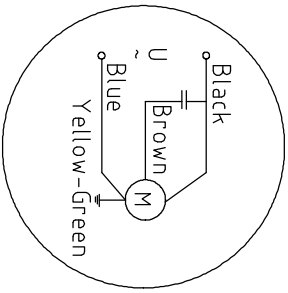

LIONBALL MODEL: YWFF4E180
 230V~50/60Hz 0.54/0.68A 125/155W
 1140/1130r/min 4μF/450V CL.F T.P www.lionball.cn

A

B

Designed by	Checked by	Approved by - date	File name	Date	Scale
			YWFF4E180	2018.2.27	

NINGBO LIONBALL VENTILATOR CO.,LTD.		ONSQ.300.1383	Edition	Sheet
		2		