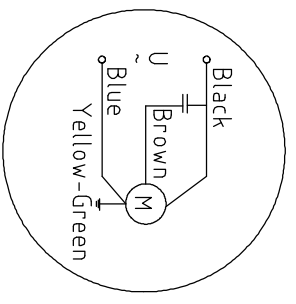

LIONBALL MODEL: YWFF2E160
 230V~50Hz 0.87A 200W 2000r/min
 6 μ F/450V CL.F.T.P www.lionball.cn

B

A

B

A

Designed by	Checked by	Approved by - date	File name	Date	Scale
NINGBO LIONBALL VENTILATOR CO.,LTD.			YWFF2E160	2018.2.27	
			ONSQ.300.1382	Edition	Sheet